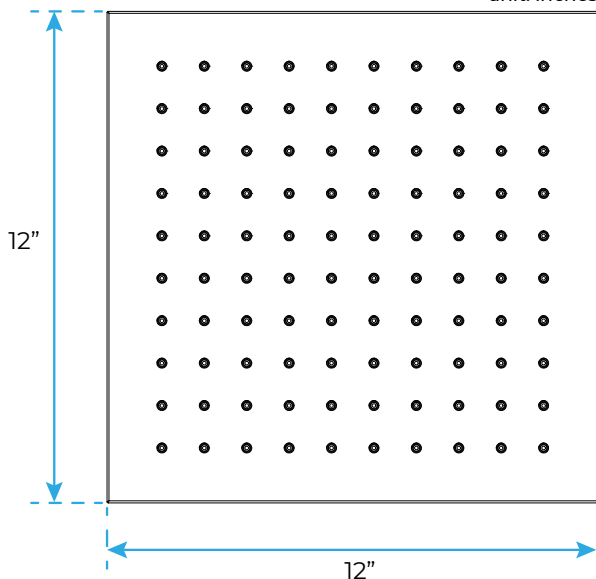

## 12" OIL RUBBED BRONZE SQUARE LED RAINFALL SHOWERHEAD SPECIFICATIONS

### Shower Head

unit: inches

- Feature: Rainfall Shower
- Material: Brass
- Showerhead Flow Rate: 2.5 GPM
- Style: Contemporary
- Water flow: 8 L / min
- Connection standard: G1/2
- With swivel ball joint and rubber seal
- Rubber nozzles, prevent blockage and easy cleaning